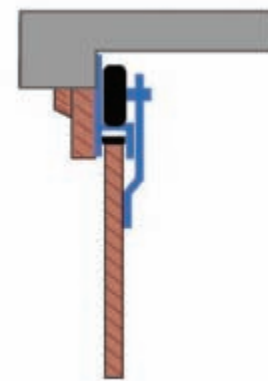

Surface mounted T-track guide

Standard Version U-channel

Outward water drain

Normal lintel / Min 100 mm

Lintel less than 100 mm / Partial fascia

No Lintel / 100 mm fascia

Standard reveal 400 mm + No fascia needed