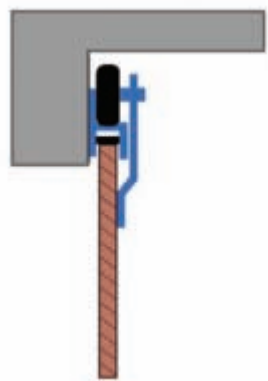

Surface mounted T-track guide

Standard Version U-channel

Outward water drain

Normal lintel / Min 100 mm

Lintel less than 100 mm / Partial fascia

No Lintel / 100 mm fascia

Standard reveal 400 mm + No fascia needed