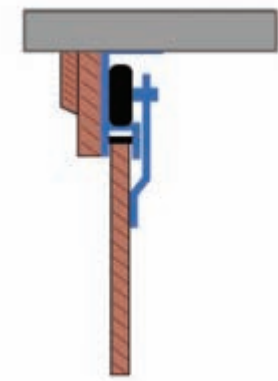

Surface mounted T-track guide

Standard Version U-channel

Outward water drain

Normal lintel / Min 100 mm

Lintel less than 100 mm / Partial fascia

No Lintel / 100 mm fascia

Standard reveal 400 mm + No fascia needed