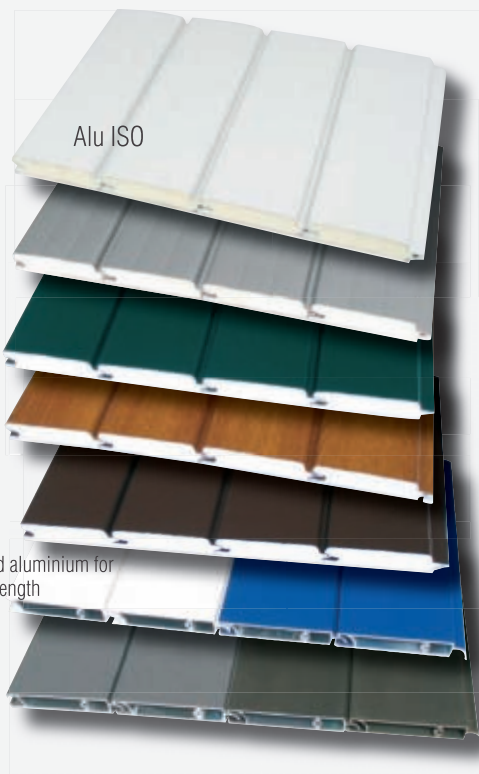

fir Green

white

similar to RAL 9006

similar to RAL 8014

similar to RAL 6009

similar to RAL 9016

Alu ISO

Extruded aluminium for extra strength

Bespoke curves

ORIGINAL AROUND THE CORNER DOORS OF SOLID TIMBER

Norwegian Spruce

Superior Spruce

Hemlock

Larch

Other timbers such as oak and Sapele on request

Our garage doors are impregnated with an environmentally-compatible base stain and are sealed at the bottom to prevent water absorption. We can base coat the doors for you but leave the final finish to you so you can have it exactly as you want. Wood is a natural product so it should be given a final coating with either suitable paint or a commercial, thin-layer, micro-porous stain system within 2 weeks of installation.