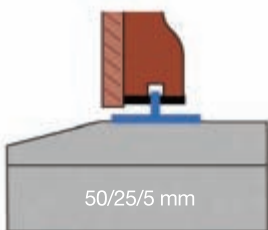

Surface mounted T-track guide

Standard Version U-channel

Outward water drain

Normal lintel / Min 100 mm

Lintel less than 100 mm / Partial fascia

No Lintel / 100 mm fascia

Standard reveal 400 mm + No fascia needed