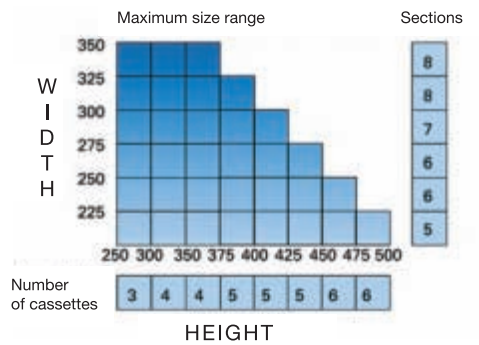

Track Arrangements