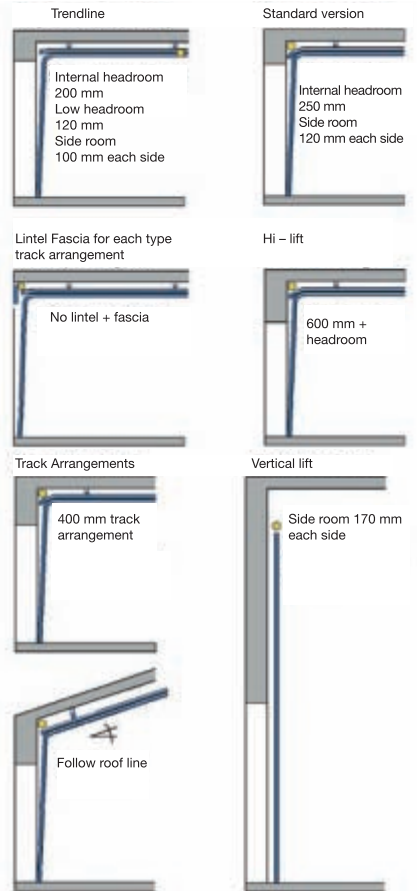

Track Arrangements