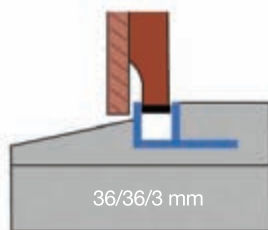

Surface mounted T-track guide

Standard Version U-channel

Outward water drain

Normal lintel / Min 100 mm

Lintel less than 100 mm / Partial fascia

No Lintel / 100 mm fascia

Standard reveal 400 mm + No fascia needed