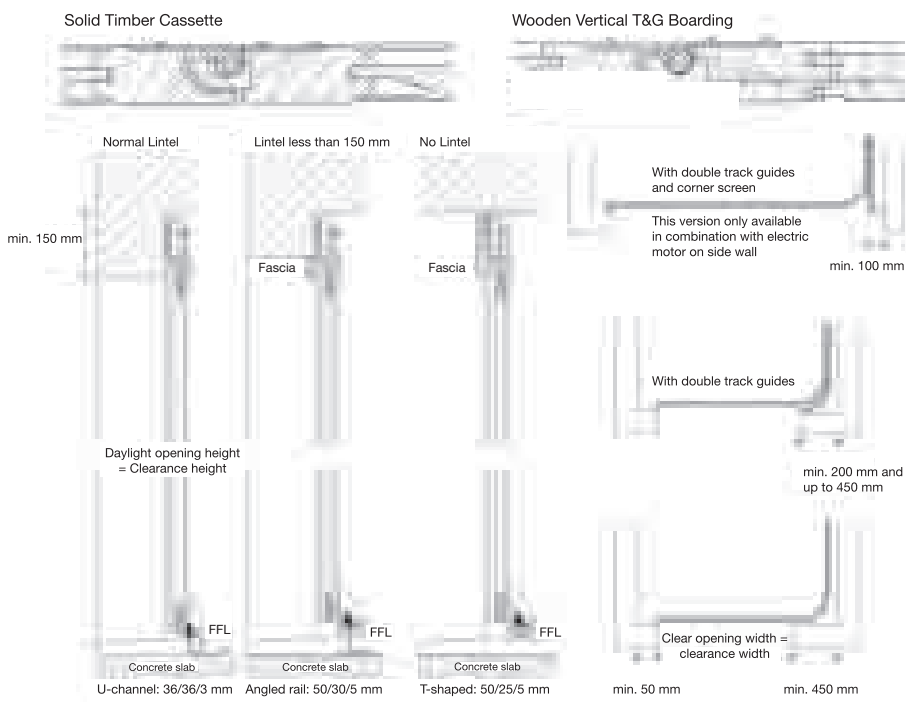

APPLICATIONS

New build, conversions, renovations – available for all conceivable door types and openings.

GARAGE DOOR DESIGN AT ITS MOST ATTRACTIVE

Rundum Meir side sectional doors give your home that something extra in terms of appearance. The individual design starts at the planning stage. The expertise of our craftsmen gives free rein to your wishes, enabling your home and garage to merge into one. You can always count on the quality and professional expertise of Rundum Meir. No ifs....no buts.

SIDE SECTIONAL DOORS MADE OF SOLID TIMBER

SIDE SECTIONAL DOORS INSPIRED ENGINEERING SOLUTIONS

Design Suggestions

	
Cassette	Diamond
	
Twin Fishbone	Double Diamond
	
Fishbone	Diagonal

OVERHEAD SECTIONAL DOORS MADE OF SOLID TIMBER